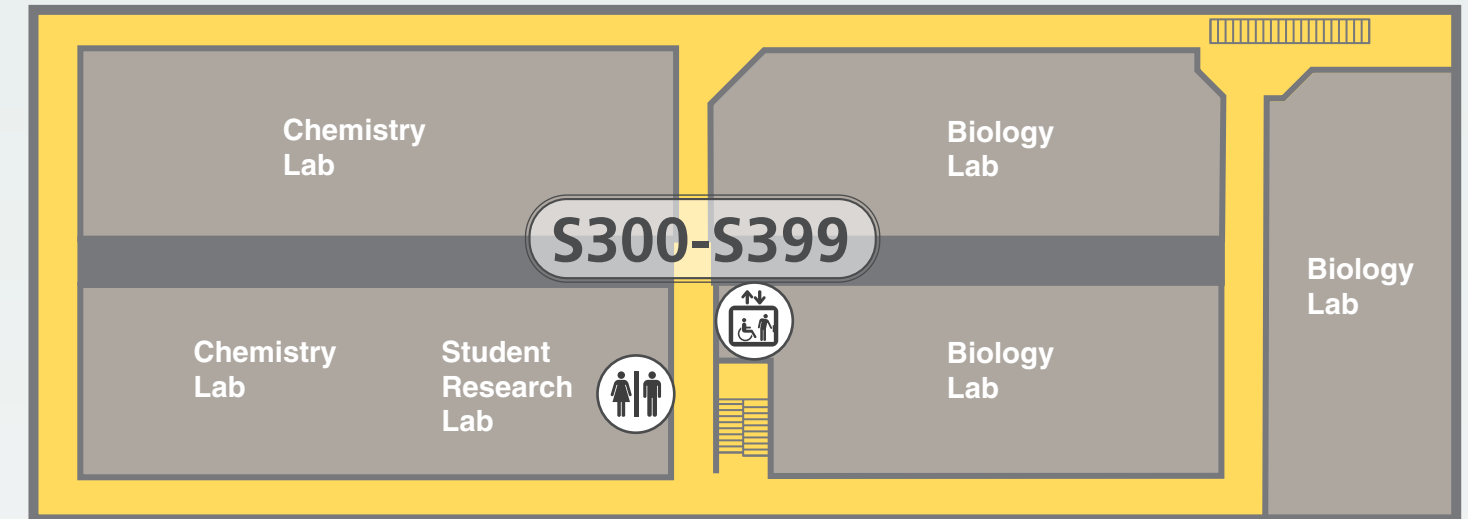

NORTH

Elevator

Restrooms

Lee Center

Main Building

Des Plaines Campus

1600 East Golf Road
Des Plaines, IL 60016

Phone: 847.635.1600